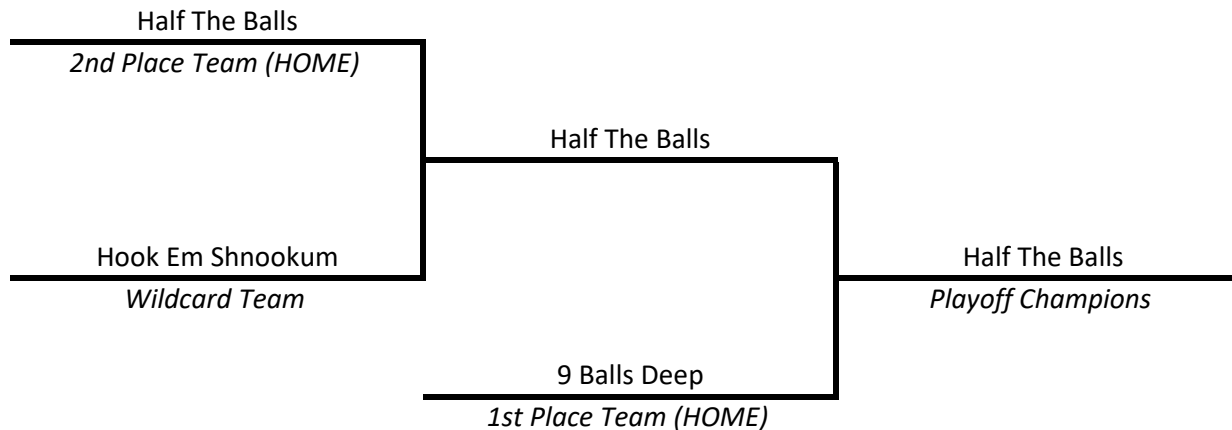

# ★ PLAYOFFS ★

## BRONZE TIER

Divisions Of 8 Teams Or Less

Playoff Champions Advance To The \$75,000 World Qualifier Tournament

*Please see the schedule on your APA Online Member Services account to see when you play*

\*All players must play at least 6 matches with a team during regular session to gain eligibility into playoffs\*